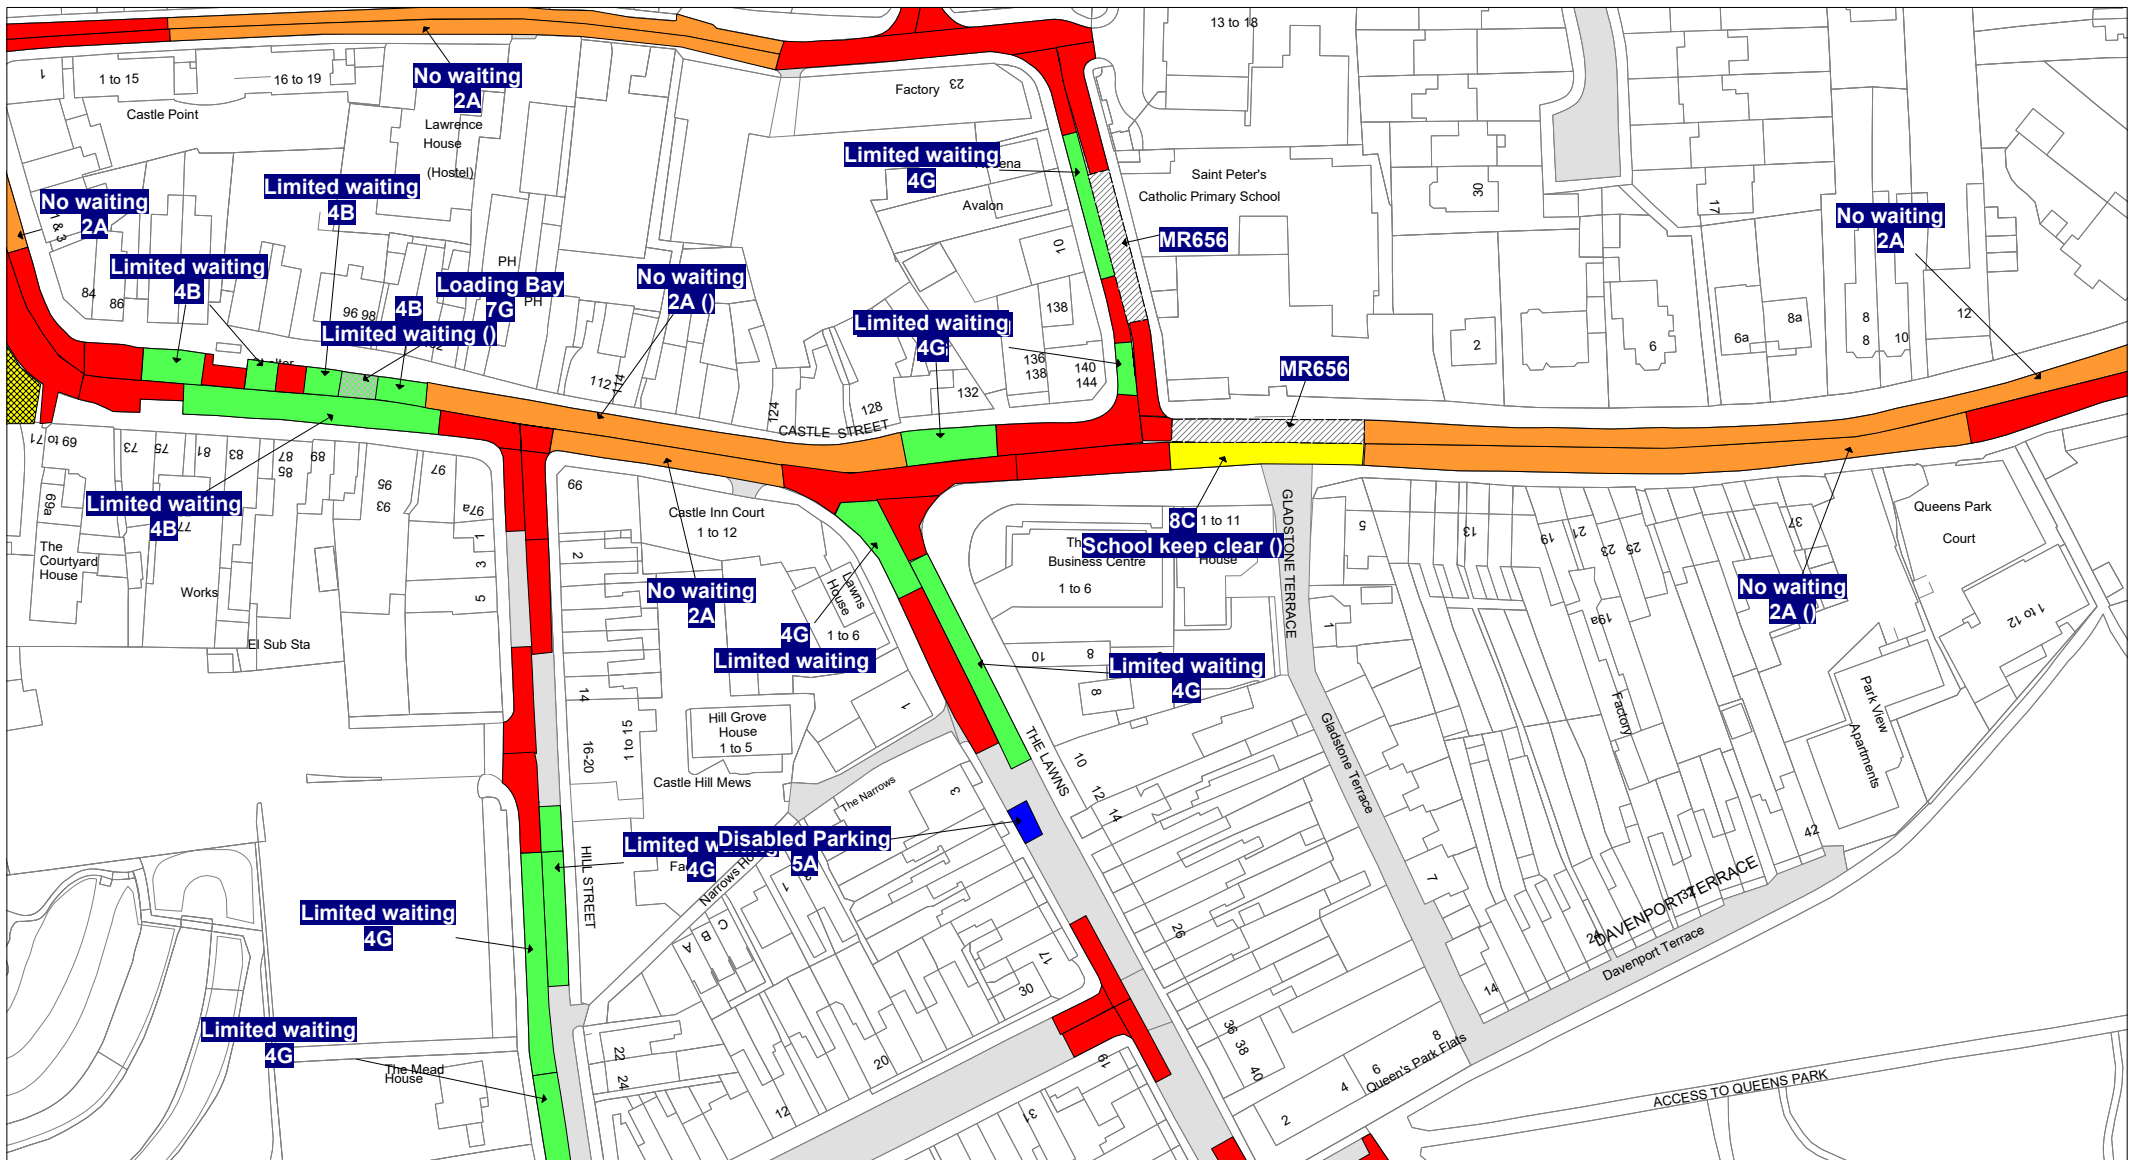

Tile Ref: KU52

© Crown copyright. All rights reserved
Leicestershire County Council
Licence No. 100019271 2024

SCALE	1 : 1250
DATE	07/02/2024
DRAWING No.	
DRAWN BY